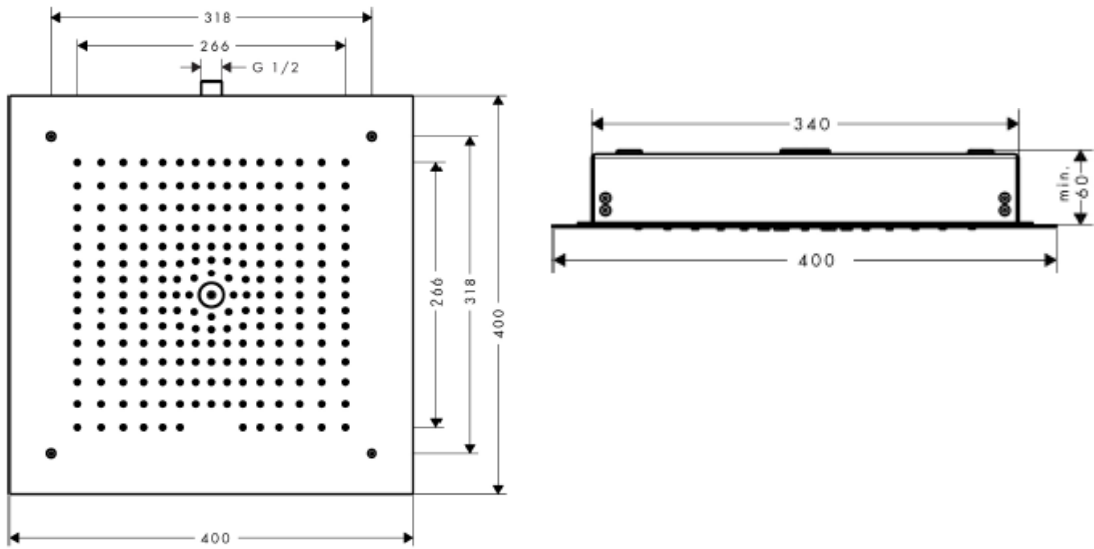

SPECIFICATION SHEET - fittings

BRAND:	hansgrohe	Product Photo:
ORIGIN:	Germany	
SERIES:	Raindance E	
PRODUCT DESCRIPTION:	Raindance E 400/400 Air 1jet • spray type: RainAir • flow rate RainAir spray: 9 l/min	
MODEL No.	26253 000	
FINISH/COLOUR:	Chrome-plated	
DIMENSIONS:	400mm x 400mm	
OPTIONAL MATCHING PARTS:	26254180 basic set	

Technical Informations: Suitable for continous flow water heater

REMINDER:	Pipe flushing must be done before faucets are installed. Failure to do so voids the warranty. Do not use cleaners containing abrasive cleansers, ammonia, bleach, acids, waxes, alcohol, solvents or other products not recommended for chrome. All information is for reference only, installation shall always be based on the actual product delivered.